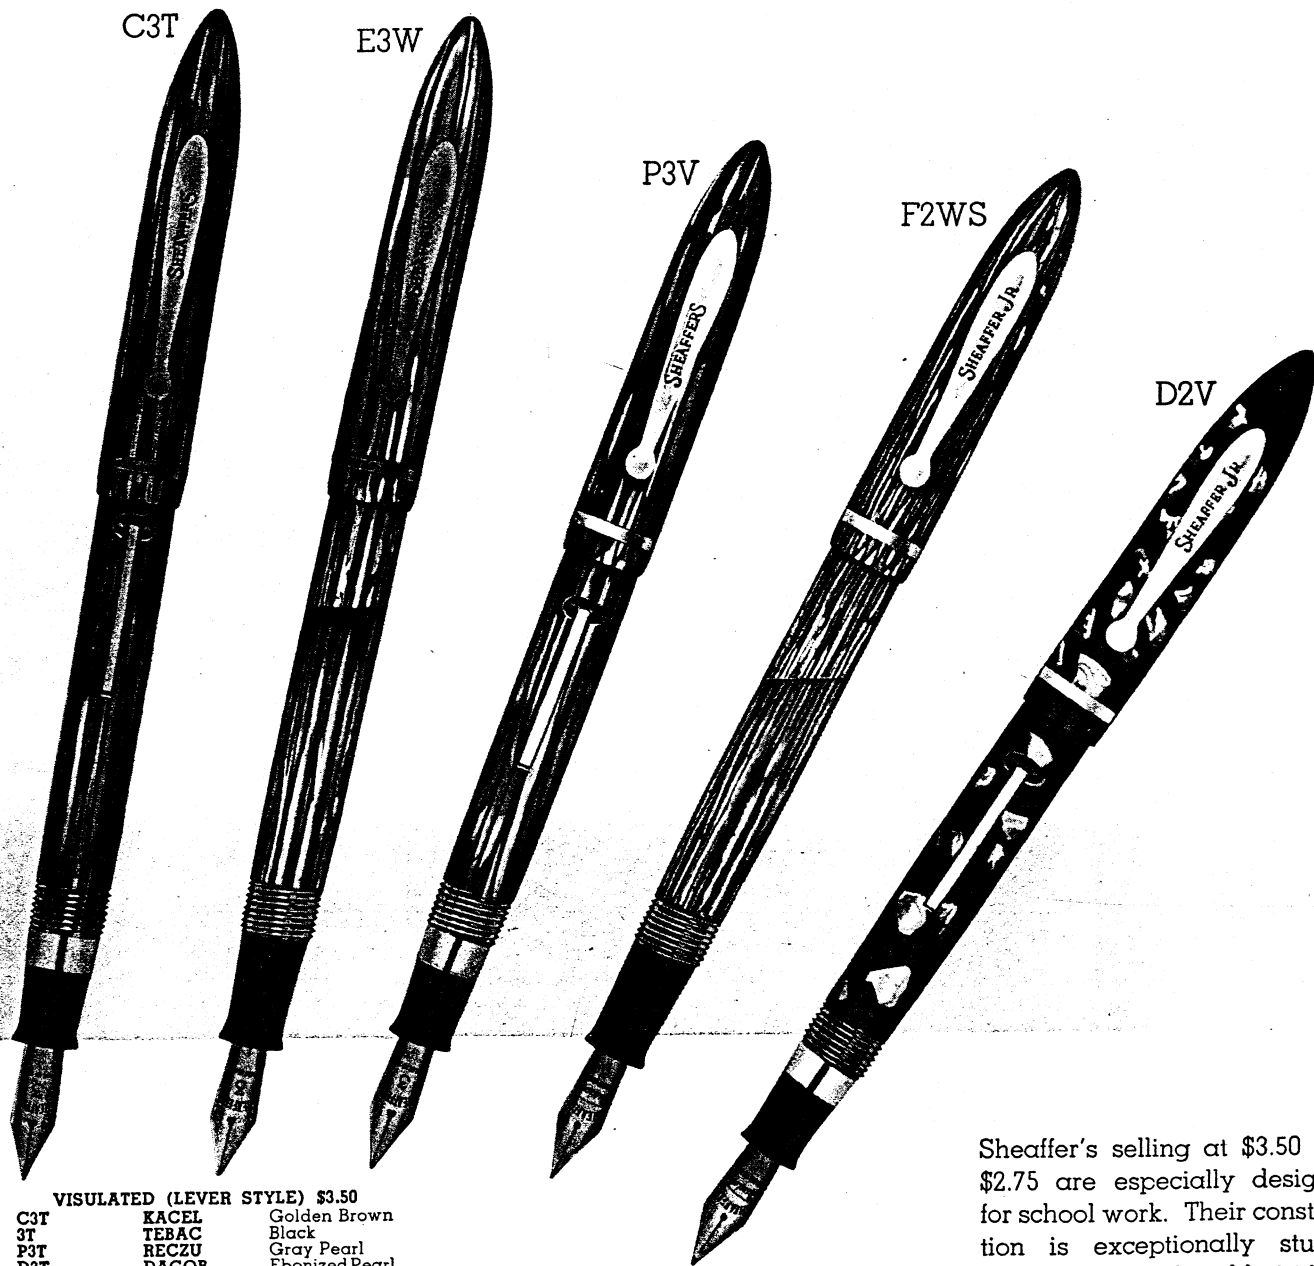

Balance and Junior Pens

VISULATED (LEVER STYLE) $3.50		
C3T	KACEL	Golden Brown
3T	TEBAC	Black
P3T	RECZU	Gray Pearl
D3T	DACOB	Ebonized Pearl
E3T	EDEKN	Marine Green
F3T	KAHUN	Rose Glow
VISULATED (LEVER STYLE) $3.50		
P3V	REBVO	Gray Pearl
D3V	DACUB	Ebonized Pearl
C3V	KADAT	Golden Brown
E3V	EDOGX	Marine Green
3V	TEMUP	Black
F3V	KAISC	Rose Glow
VACUUM $3.50		
E3W	EDIHT	Marine Green
3W	WUKIB	Black
P3W	RIVGI	Gray Pearl
D3W	WUKOB	Ebonized Pearl
C3W	KADED	Golden Brown
F3W	KAKIC	Rose Glow

VISULATED (LEVER STYLE) $2.75		
D2V	JATOK	Ebonized Pearl
2V	TECAP	Black
A2V	TROBE	Gray Pearl
F2V	JATUL	Rose Glow
VACUUM $2.75		
F2WS	JAVIR	Rose Glow
2WS	JATYM	Black
A2WS	JAVAN	Gray Pearl
D2WS	JAVEP	Ebonized Pearl

Sheaffer's selling at $3.50 and $2.75 are especially designed for school work. Their construction is exceptionally sturdy. Points are solid gold, iridium tipped. Full Streamlined Balance design to eliminate hand fatigue. Identical values in VISULATED lever style or visible barrel models. For information on ensembles, see Page 11.